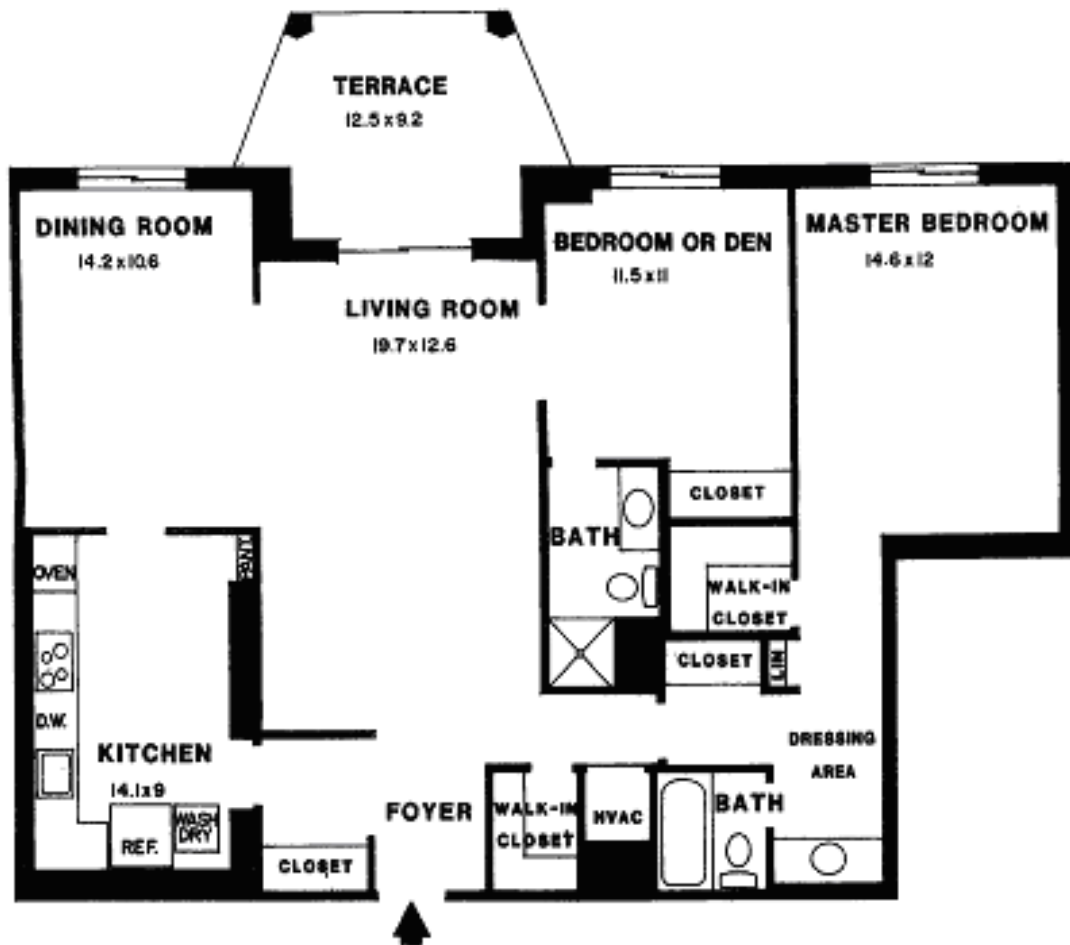

# 2 BEDROOMS

## 2 BEDROOM CONVERTIBLE, 2 BATHS, TYPE F

1195 sq. ft., Tier 16 as shown

Tier 6 reversed

Buildings 1, 2, and 3