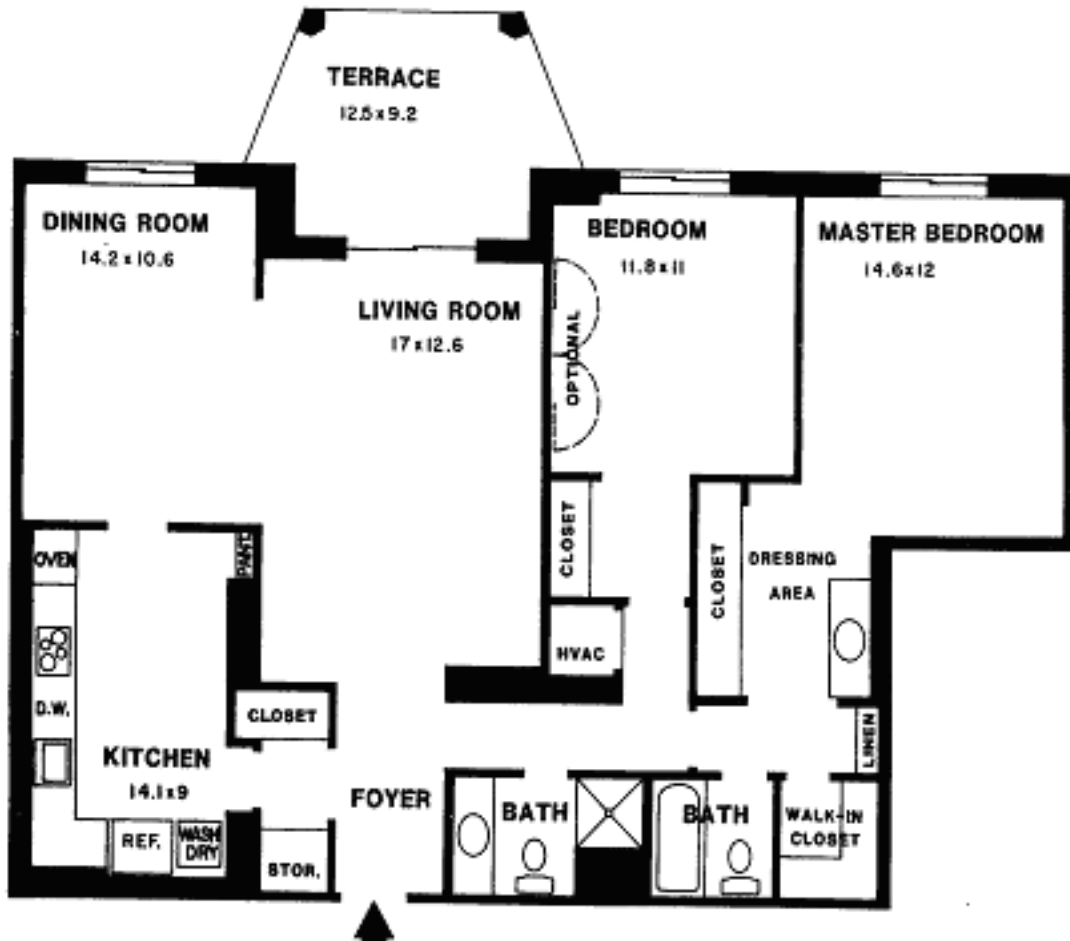

# 2 BEDROOMS

**2 BEDROOM CONVERTIBLE, 2 BATHS, TYPE F**  
1195 sq. ft., Tier 16 as shown, Tier 6 reversed  
Building 4 only