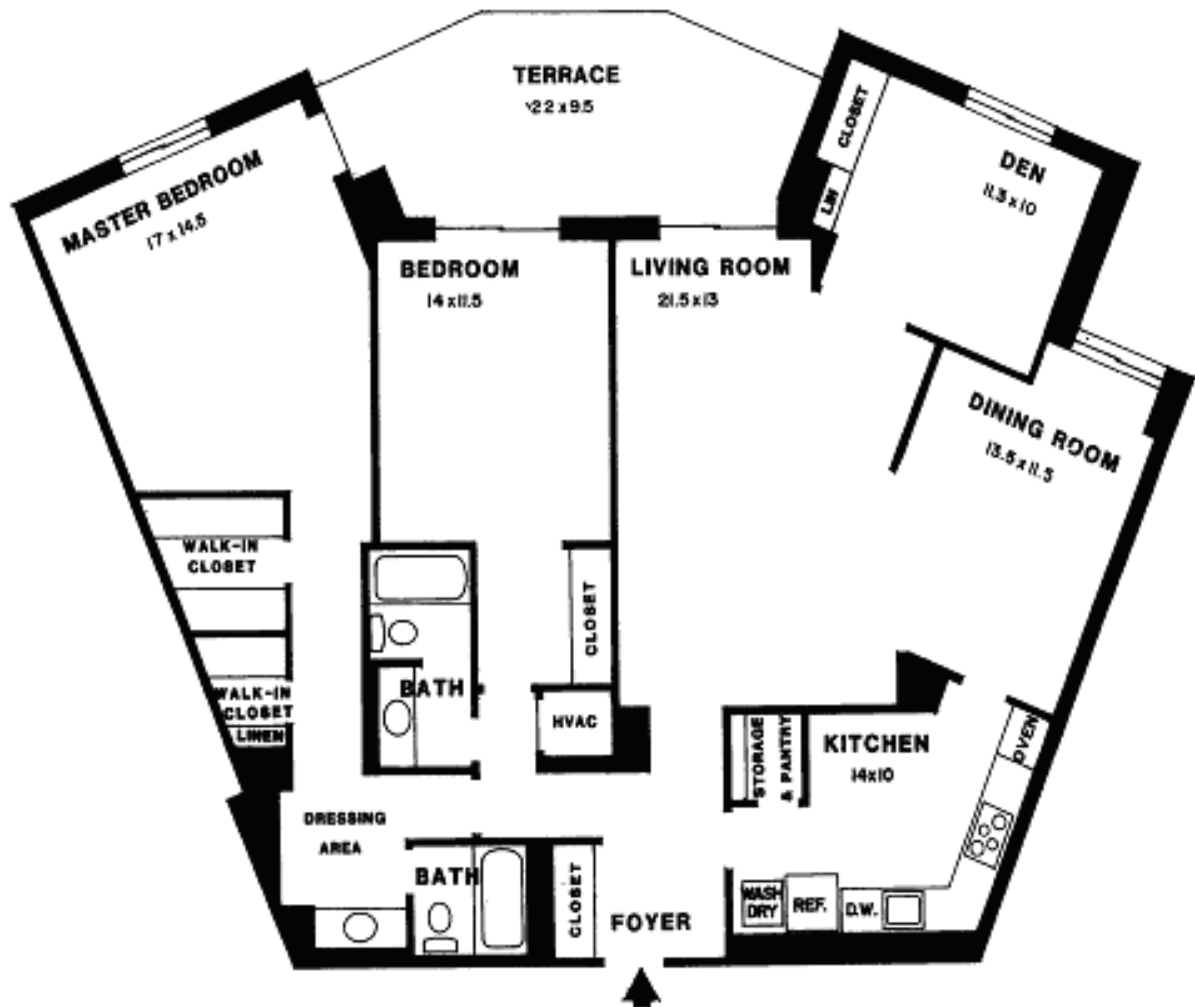

2 BEDROOM W/DEN PLAN

2 BEDROOMS, DEN, 2 BATHS, TYPE H

1525 sq. ft., Tier 14 as shown
Tier 4 reversed