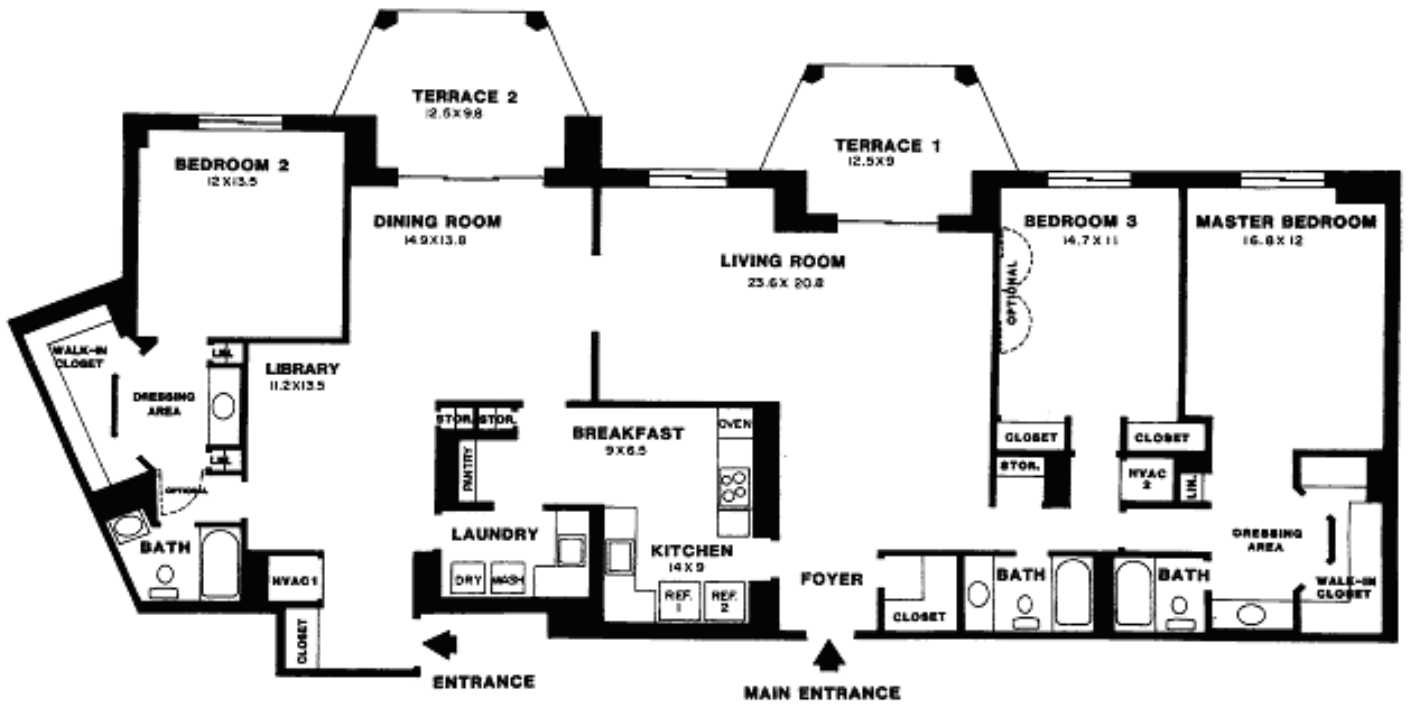

COMBINATION PLANS

COMBINATION OF TYPE G AND TYPE A UNITS
3 BEDROOMS, LIBRARY, 3 BATHS
 2155 sq. ft., Tiers 15 and 17 as shown
 Tiers 5 and 7 reversed
 Building 4